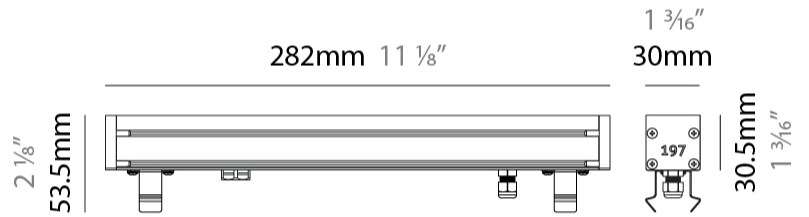

E12I0057- -

base number   Color   Lens
Temperature   Options

1. To build a product code in our configurator select the specify button on the base model # product page
2. To build a manual product code on this datasheet choose from the options listed below in blue font and add the suffix to the base model #

GENERAL

Series: Slash 30
Brand: Unonovesette
Division: Exterior
Mounting Type: Recessed
Mounting Location: In-Ground
Subcategory: Wallwash

PHYSICAL

Shape: Rectangle
Length (mm): 282
Length (in): 11 1/8
Width (mm): 30
Width (in): 1 3/16
Height (mm): 53.5
Height (in): 2 1/8
Light Distribution: Adjustable / Direct
Weight (kg): 0.46
Weight (lbs): 1.014
Diffuser: Extra clear tempered 6mm
Fixture Finish: ANA
Fixture Material: Extruded Aluminum
Cable Details: IP68 30cm Cable with Easy Lock system

ELECTRICAL

Lamp Type: LED
Input Wattage (W): 8.48
Total Output Wattage (W): 6.63
Dimming: Non-Dimmable
Driver Included: No
Driver Location: Remote
Driver Type: Constant Voltage - Universal
Driver Class: Class 2
Input Voltage (V): 120 - 277
Output Voltage (V): 24
Upon Request: Phase Dimming (120Vac only) / 0-10V Dimming

LED

Color Temperature (*K): 2200 / 2700 / 3000 / 4000
Max. Delivered Lumen (lm): 570 (3000K)
CRI: >90 CRI
Lamp Life (hrs): 100000

OPTICAL

Optic*: 12 / 21 / 31 / 46 / 13x36
Adjustability: Tilt ±20°

RATINGS AND CERTIFICATIONS

Certified By: Certified for North American Standards
IP rating: IP67
IK Rating: IK06